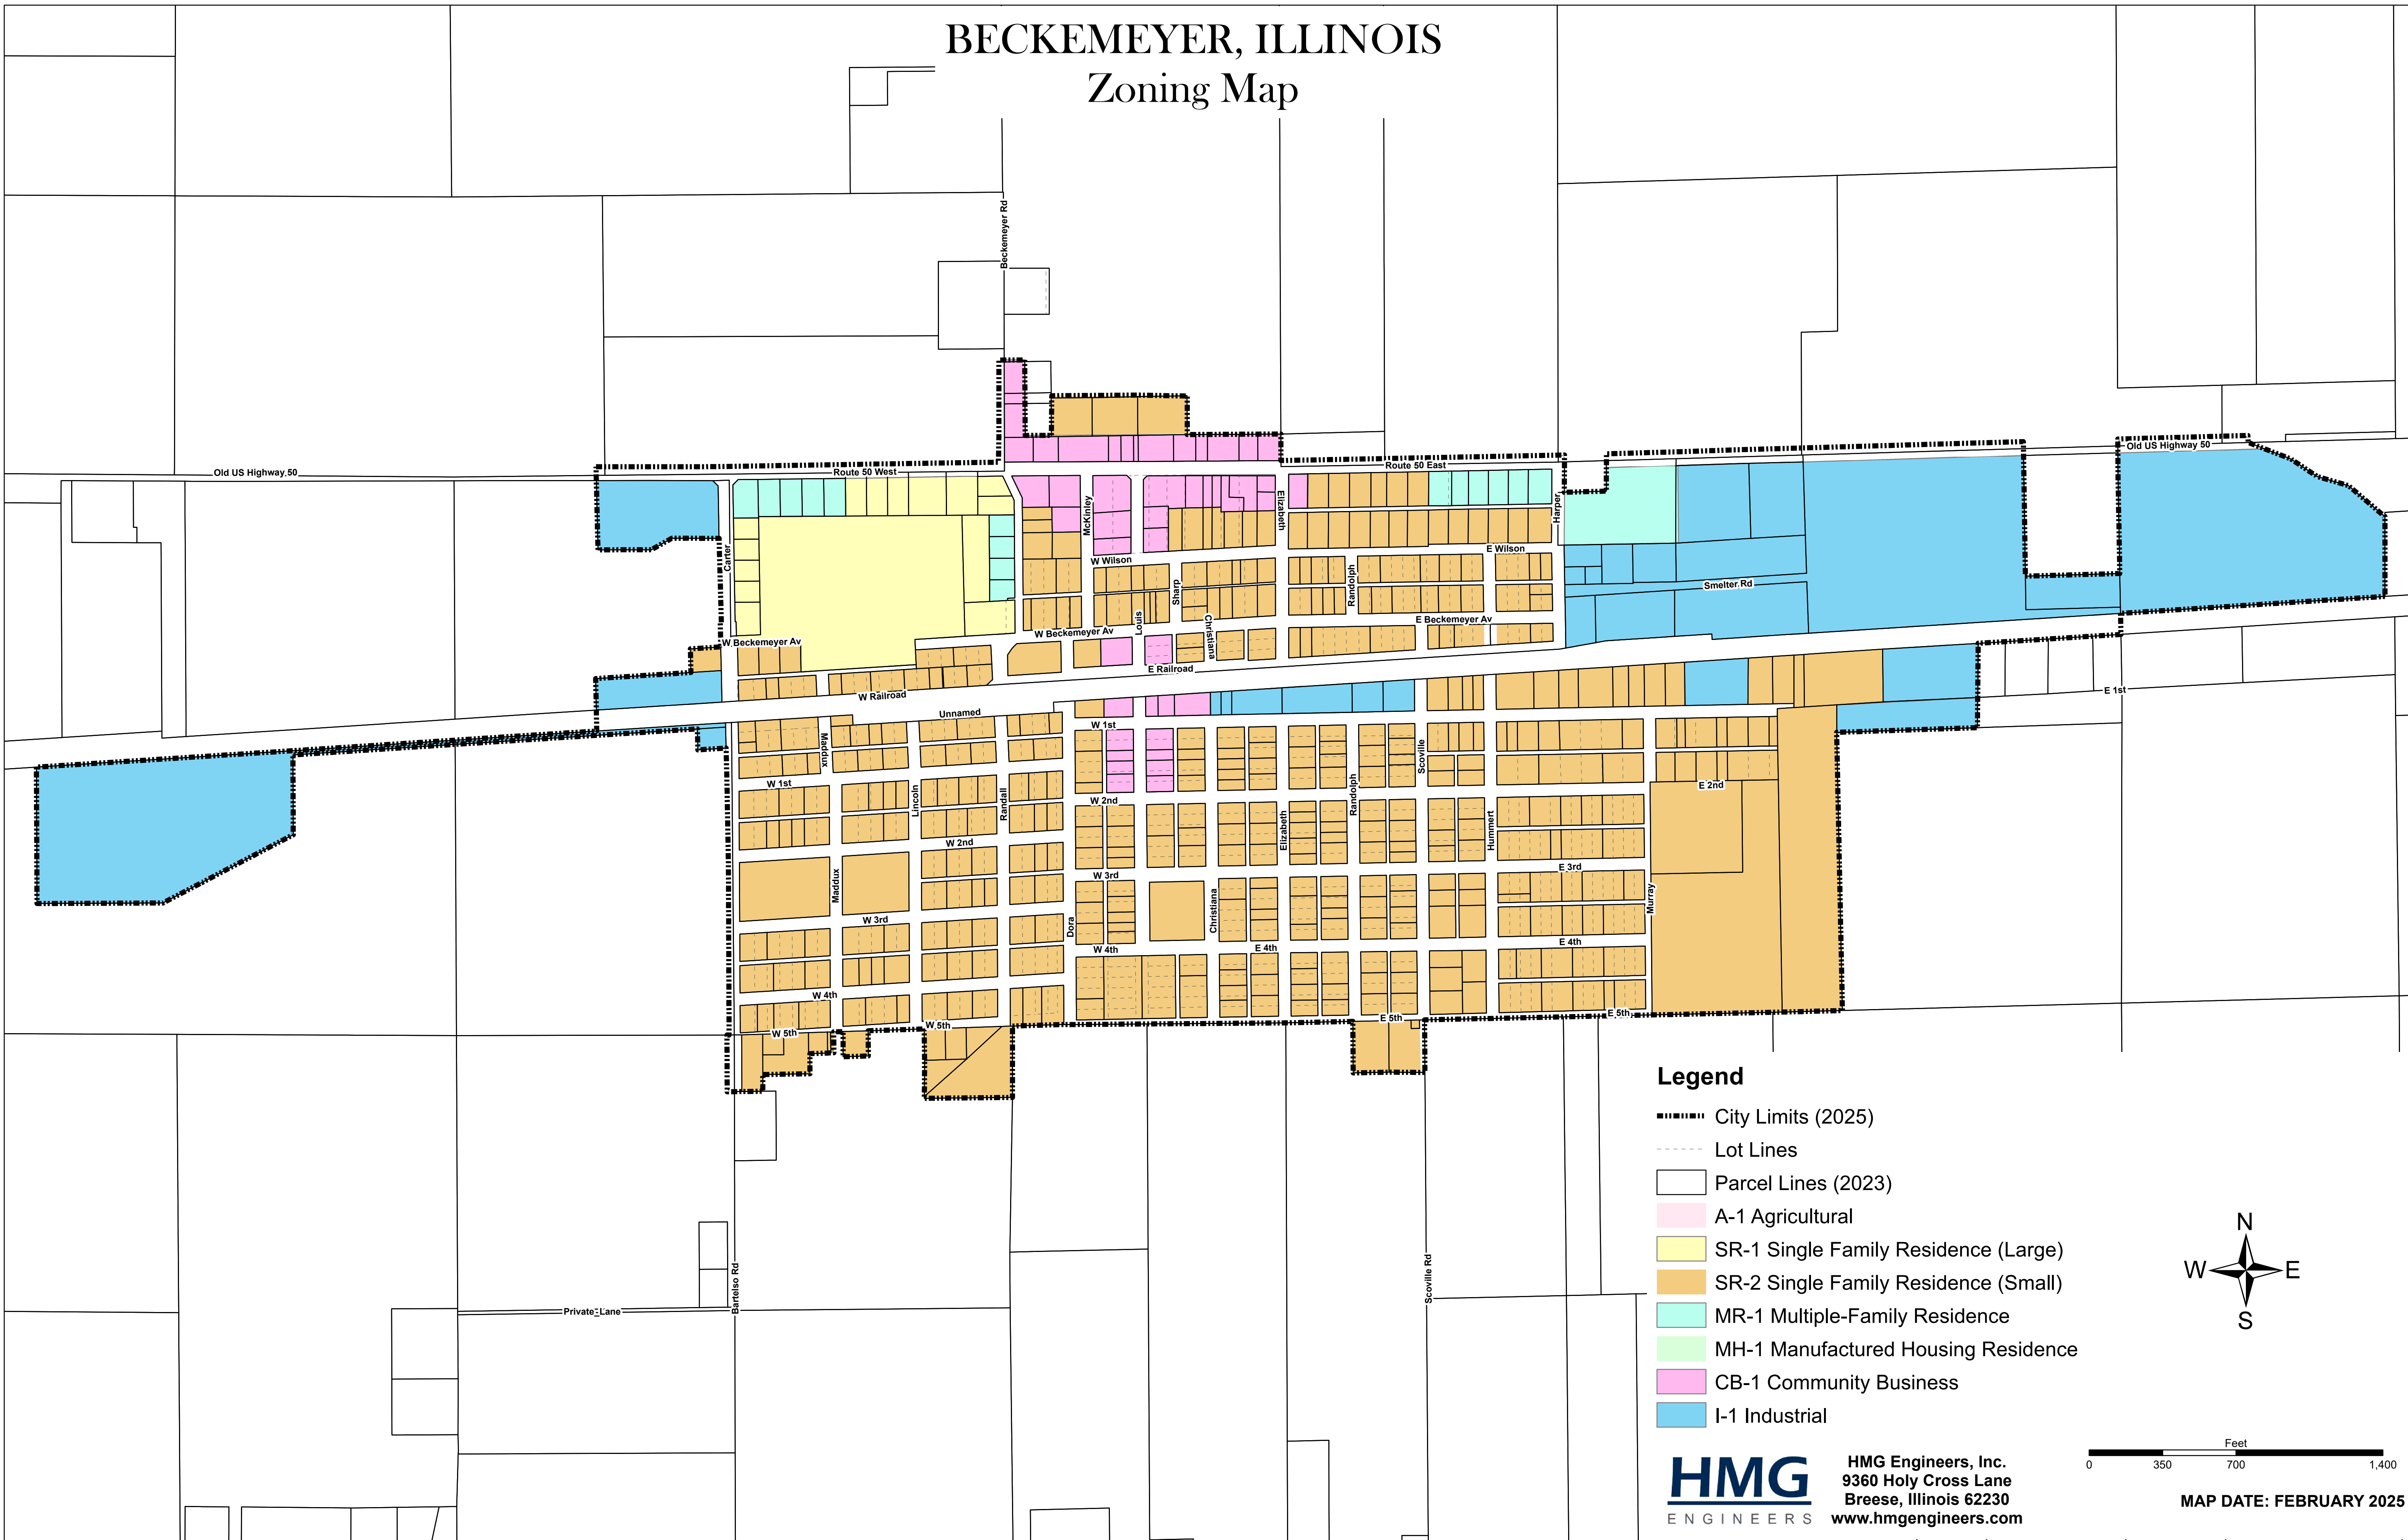

BECKEMEYER, ILLINOIS

Zoning Map

Legend

- City Limits (2025)
- Lot Lines
- Parcel Lines (2023)
- A-1 Agricultural
- SR-1 Single Family Residence (Large)
- SR-2 Single Family Residence (Small)
- MR-1 Multiple-Family Residence
- MH-1 Manufactured Housing Residence
- CB-1 Community Business
- I-1 Industrial

HMG
ENGINEERS

HMG Engineers, Inc.
9360 Holy Cross Lane
Breese, Illinois 62230
www.hmgengineers.com

MAP DATE: FEBRUARY 2025